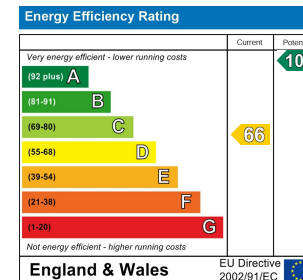

Stapleton Derby
497 Warrington Road Rainhill, Merseyside, L35 0LR
Tel: 0151 430 0717
office@stapletonderby.co.uk
www.stapletonderby.co.uk

IMPORTANT NOTICE TO PURCHASERS

We endeavor to make our sales particulars accurate and reliable, however, they do not constitute or form part of an offer or any contract and none is to be relied upon as statements of representation or fact. Any services, systems and appliances listed in this specification have not been tested by us and no guarantee as to their operating ability or efficiency is given. All measurements have been taken as a guide to prospective buyers only, and are not precise. If you require clarification or further information on any points please contact us. Fixtures and fittings other than those mentioned are to be agreed with the seller.